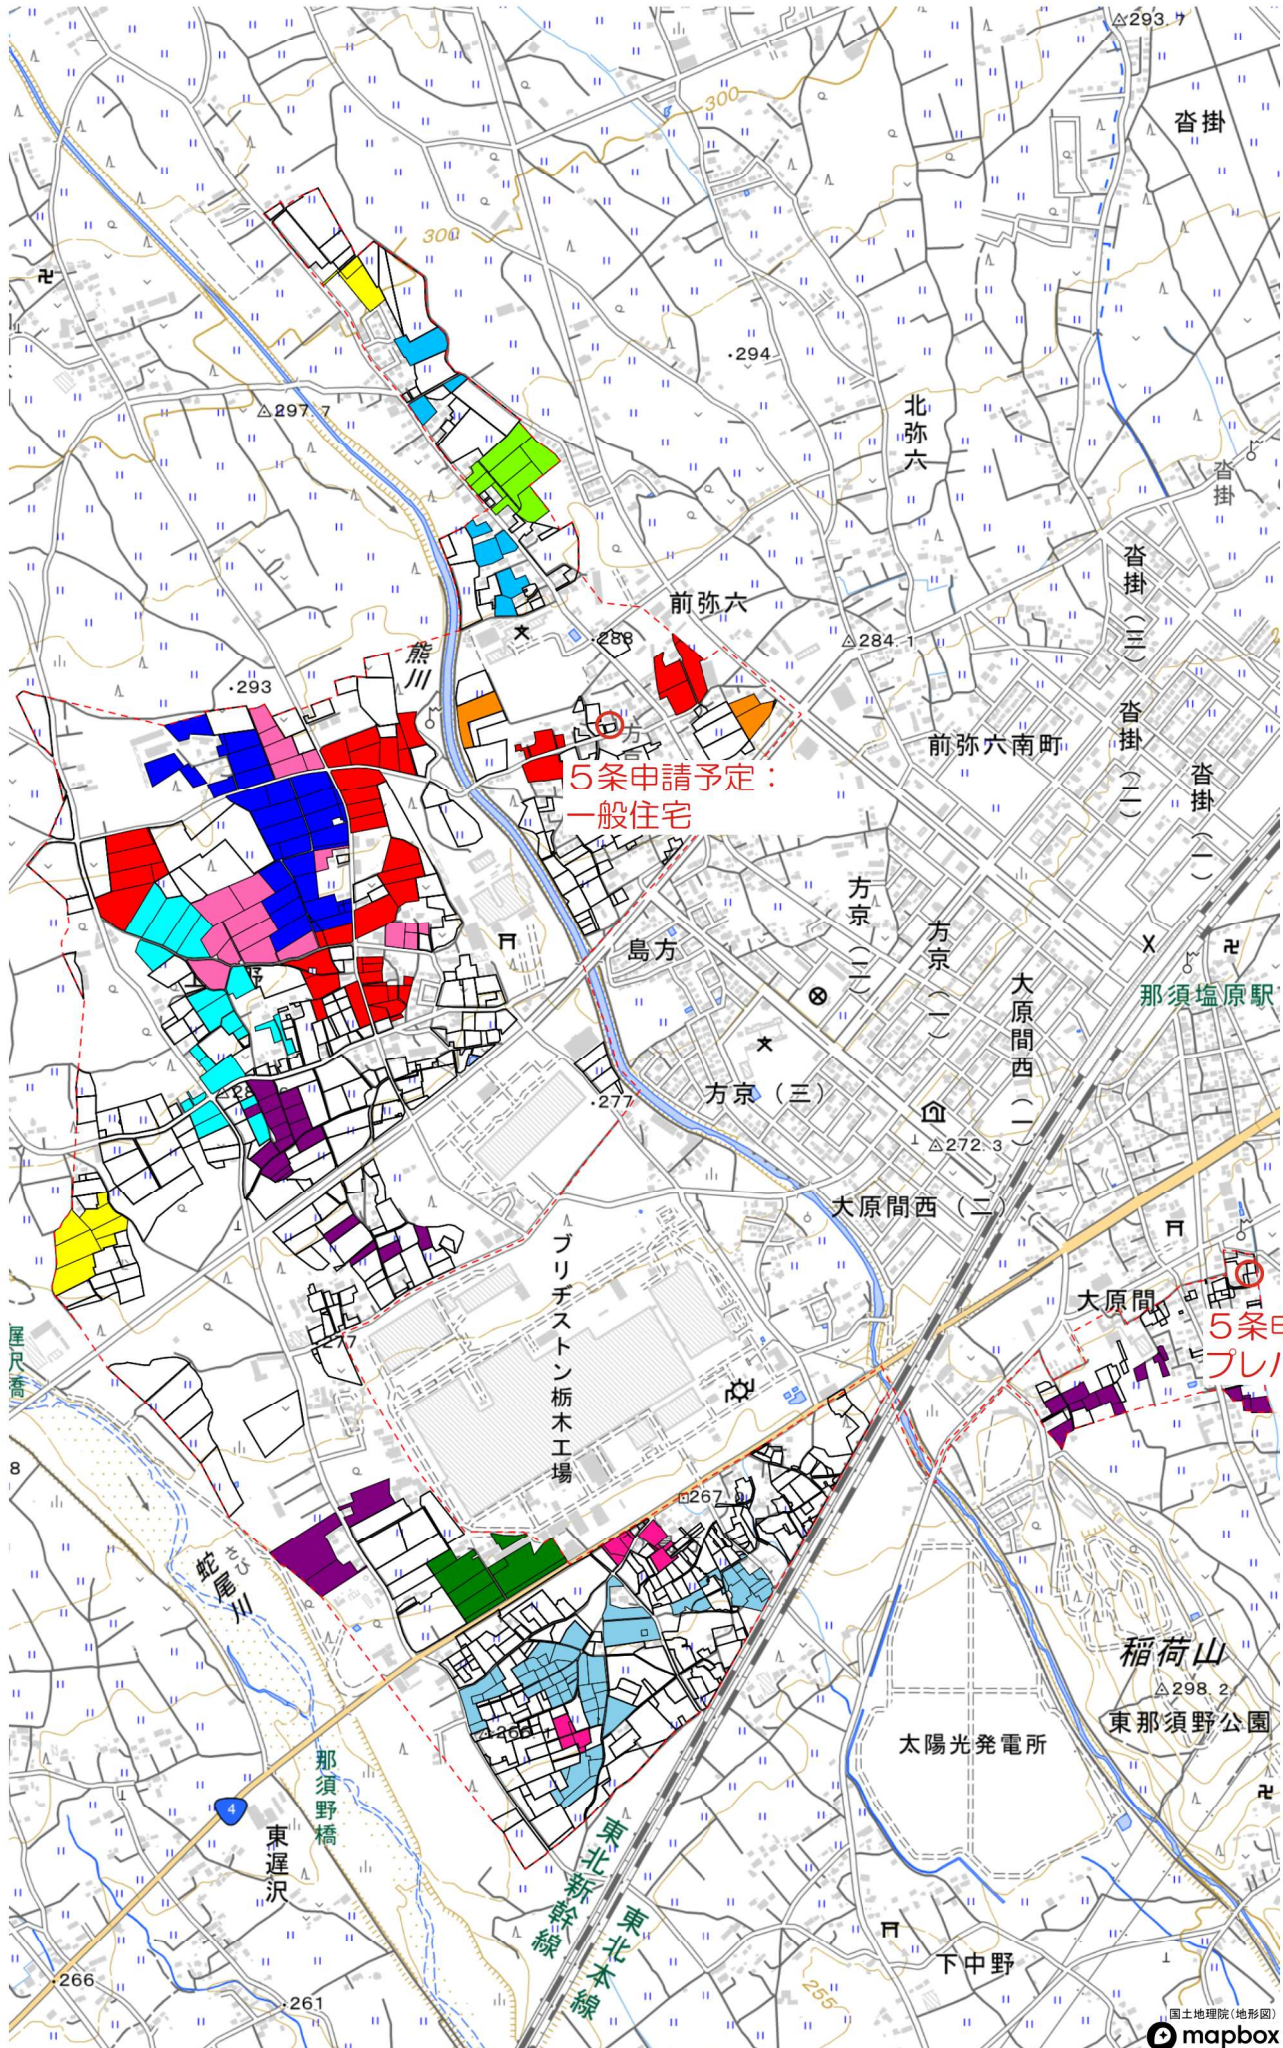

目標地図：㊟大原間、島方、上中野ほか

目標地図(確定)

| | |
|----|-------------|
| 1 | Light Blue |
| 2 | Cyan |
| 3 | Pink |
| 4 | Blue |
| 5 | Purple |
| 6 | Red |
| 7 | Green |
| 8 | Orange |
| 9 | Light Green |
| 10 | Magenta |
| 11 | Yellow |
| 12 | Light Blue |